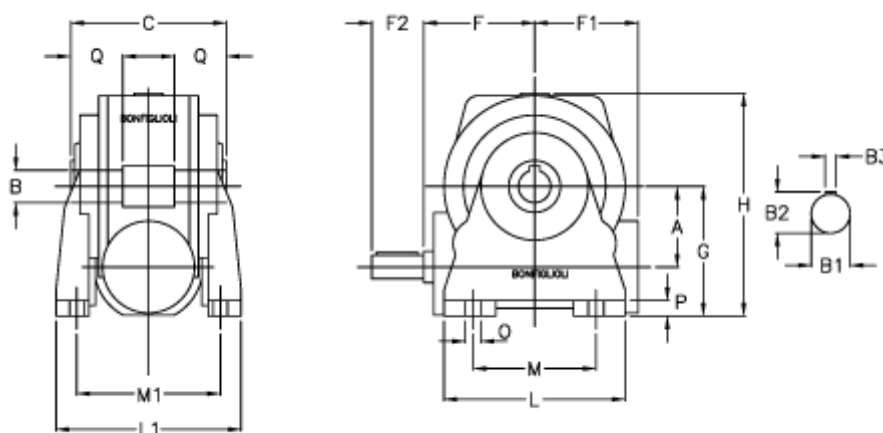

Data Sheet

Article number: 3901150040100

Description: Worm gear with solid input shaft
VF 150N-40-HS

Measures

a	= 150.0	F1 = 179	O = 18.0
B	= 50	F2 = 65	P = 20
B1	= 35	g = 220	Q = 55.0
B2	= 38.0	H = 400.0	
B3	= 10	L = 330	
C	= 175	L1 = 260	
Description = VF 150N-xx-HS		m = 240	
F	= 185.0	M1 = 211.0	